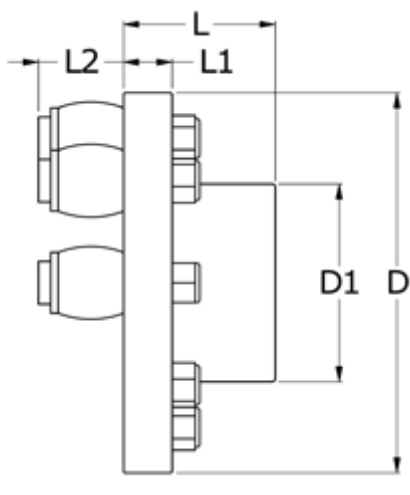

Article number: 330728502

Description: Coupling Rupex size 285  
Part 2 (incl. Bolts and rubber elements)

## Measures

---

D	= 285
D1	= 175
L	= 110
L1	= 30
L2	= 60
Max bore	= 110
Torque (N m)	= 4300